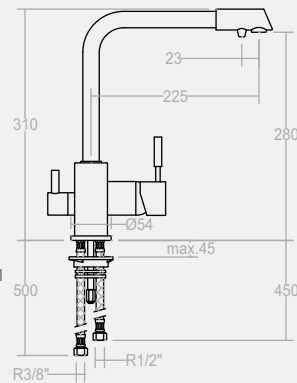

Activated carbon water filtration  
Include: Filtered water cartridge, wall fasten connections and valve and water connection (Angle valves NOT included)

**3788**

198969

Eckventil 3/8"

Angle valve 3/8"

★ **3786**