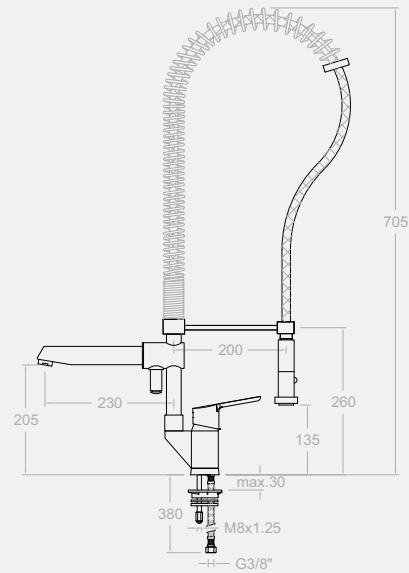

5566 Y

233376

Grossküche mit Brausegalgen und Geschirrbrause (ABS) 2 jets,
S3 System startet immer mit Kaltwasser

Great kitchen with extensible 2 jet shower.

Kartusche: 9000N
Cartridge: 9000N
5506Y s/c + CT466 + 9567