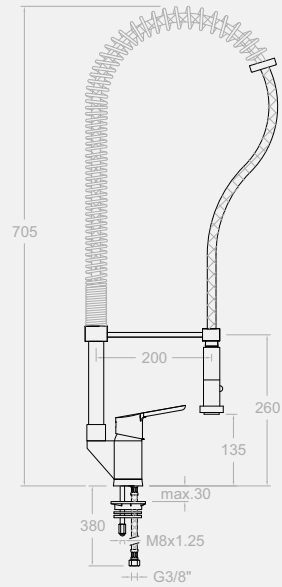

5569 Y

234582

Grossküche mit Brausegalgen, Auslauf und Geschirrbrause (Metall) 2 jets,, S3 System startet immer mit Kaltwasser

Great kitchen tap with twin jet shower and swivel spout.

Kartusche: 9000N
Cartridge: 9000N
5506 Y s/c + CT469 + 9568