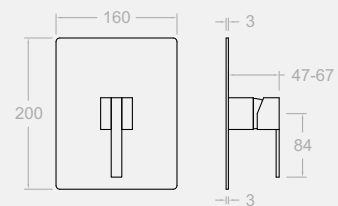

NEW

U0000

AAZ300890

Ramon Soler Universal UP-Einbaukörper

Ramon Soler universal concealed box

NEW

U4915 S

49C300906

Unterputz-Einhebel-Wafü- und Brausebatterie, 2 Wege
- RS-Box U0000 erforderlich

Single level bath-shower 2 ways
- To complete with RS-Box U0000

Kartusche : U35000-2
Cartridge: U35000-2
UXX15 + 4900N-35 + UR2

NEW

U4918 S

49D300903

Unterputz-Einhebel-Brausebatterie, 1 Weg
- RS-Box U0000 erforderlich

Single level shower 1 Way
- To complete with RS-Box U0000

Kartusche : U35000-2
Cartridge: U35000-2
UXX18 + 4900N-35 + UR1