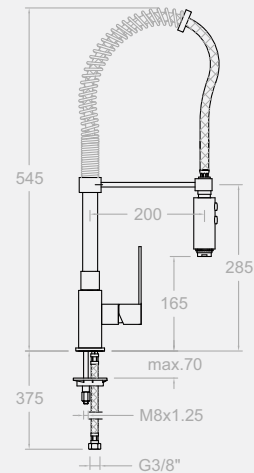

4929 299,4 €
223359

Spültisch-/Waschtisch-Einhebelmischer mit schwenkbarem Auslauf
Washbasin or kitchen mixer with swivel spout

Kartusche : 25000-2 (4750)
Cartridge: 25000-2 (4750)