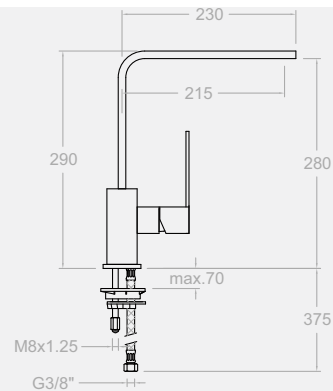

TECHNISCHE EIGENSCHAFTEN

- Kartuschen mit Keramikdichtscheiben: Ø25mm Waschtisch, Bidet und Spültisch, Ø35mm Dusche und Wanne, Ø40mm Unterputz und Wannenrand.
- Durchfluss bei 3 bar: Waschtisch und Bidet (9 l/min), Dusche (10 l/min), Wanne (12 l/min).
- Geräuschklasse 1. Geräuscherzeugung bei 3 bar < 20 dB.
- Zweischichtverchromung: 15 µm Nickel, 0,3 µm Chrom.
- Optimales Durchflussvolumen bei 3 bar. Benutzungsdruck zwischen 1 bis 5 bar.
- Druckdicht bei Werten ≤ 10 bar und Rückschläge von 25 bar.
- Heisswassertemperatur-Empfehlung von 55°C. Maximale Temperatur 64°C. Maximal 1 Stunde bei 90°C.
- Widerstandsfähigkeit bei Anti-Legionellen Temperaturschock.

TECHNICAL CHARACTERISTICS

- Ceramic mixer tap cartridge: Ø25mm for washbasins, bidets and sinks in large kitchens Ø35mm for baths-showers and Showers Ø40mm for embedded baths-showers, embedded showers, and shelf mixer tap set
- Thermostatic cartridge with Hot Block anti-burn system and Termostop temperature blocking system (to 38 °C).
- Flow rate at 3 bars: Washbasin (9 l/min.); Shower (10 l/min.) and; Bath-shower (12 l/min.).
- Comfortable performance as regards reliability, sensitivity, and steadiness in the temperature selection.
- Acoustic level at 3 bars: < 20 dB.
- Chrome-plated brass: 15 microns thick of nickel, 0.3 microns of chrome.
- Working pressure between 1-5 bars, recommended: 3 bars. It resists static pressures ≤ 10 bars and water hammers of 25 bars.
- Recommended temperature for the hot water: 55 °C. Maximum working temperature: 65 °C. Maximum: 1h at 90 °C.
- Resistant to thermal and anti-Legionella chemical shocks

Kartusche Cartridge 	25000-2 (4750)	214341	4902, 4903, 4910, 4921, 4929, 4931, 4966 (Ø25)	
	35000-2 (3750)	194109	4925, 4928 (Ø35)	
Kartuschenmutter Cartridge nut 	TSC250	252852	4903, 4921, 4929, 4931, 4966	
	TSC251 (TSC12)	252348	4902, 4910	
	TSC351 (TSC9)	250863	4925, 4928	

Kartuschenring- blende Handle cover 	4780	250827	4903, 4921, 4929, 4931, 4966	
	4970	252843	4902, 4910	
	4980	252834	4925, 4928	
Hebel Handle 	4900-25	241143	4902, 4903, 4921, 4931	
	4900L-25 (4900NK-L(25))	242043	4910, 4929, 4966	
	4900-35	240108	4925, 4928	

KUATRO NK